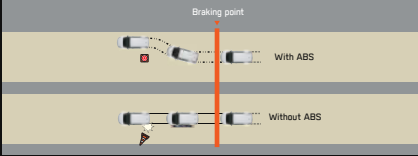

ABS + EBD + BA

- Active Traction Control (A-TRC)
- Auto Limited Slip Differential