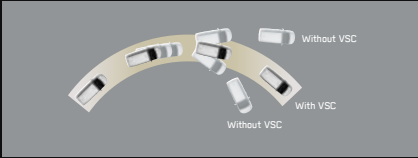

Vehicle Stability Control